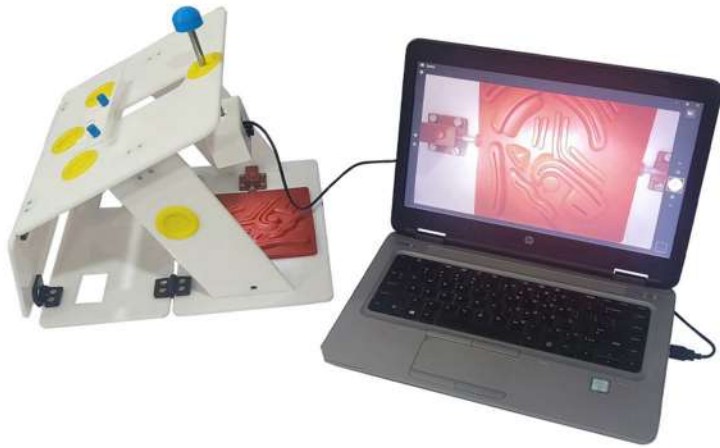

### **5 Real Surgical Instruments**

- (1) Maryland Dissector 5mm.
- (2) Curved Scissor 5mm.
- (3) Fenestrated Forceps 5mm.
- (4) Ethicon-Type Needle Holder Straight Jaw 5mm.
- (5) Bhandarkar Knot Pusher With 5mm - 3mm Reducer.

## LAPAROSCOPIC PORTABLE ENDOTRAINER **MOBILE VERSION WITH CAMERA**